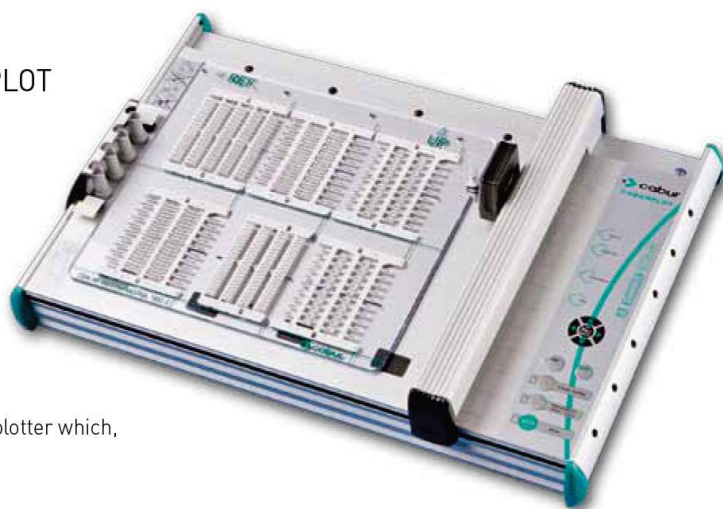

# Плоттер CaburPlot system

Marking systems

## CaburPlot System

Code: KSLOTTER - Code: CABURPLOT

The CABURPLOT system consists of a flatbed A3 plotter which, on a single plate, lets you print on:

- sleeve tags to identify wires;
- tags for terminal blocks;
- tags for push-buttons;
- tags for contactors;
- modular strips for electrical distribution boards;
- board identification tags.

The aluminium frame and innovative design, as opposed to other solutions available on the market, make CABURPLOT a leading, state of the art system. Compared to similar products, CABURPLOT pens last longer. In addition to the classic, anti-dry pen, we've added an extra feature built into the system: a **special airtight pen holder**, which prevents accidental tampering and laborious manual operations outside the system.

Pen holder.

TECHNICAL DATA	
Type	flat base plotter
Printing area	440 x 305 mm
Pen holder	4
Power supply	separate power supply unit
Input voltage	100 - 240V AC 50 - 60Hz
Output Voltage	24V D.C.
PC interface:	parallel and USB 1.1
Dimensions	660 x 440 x 125 mm
Weight	8 Kg